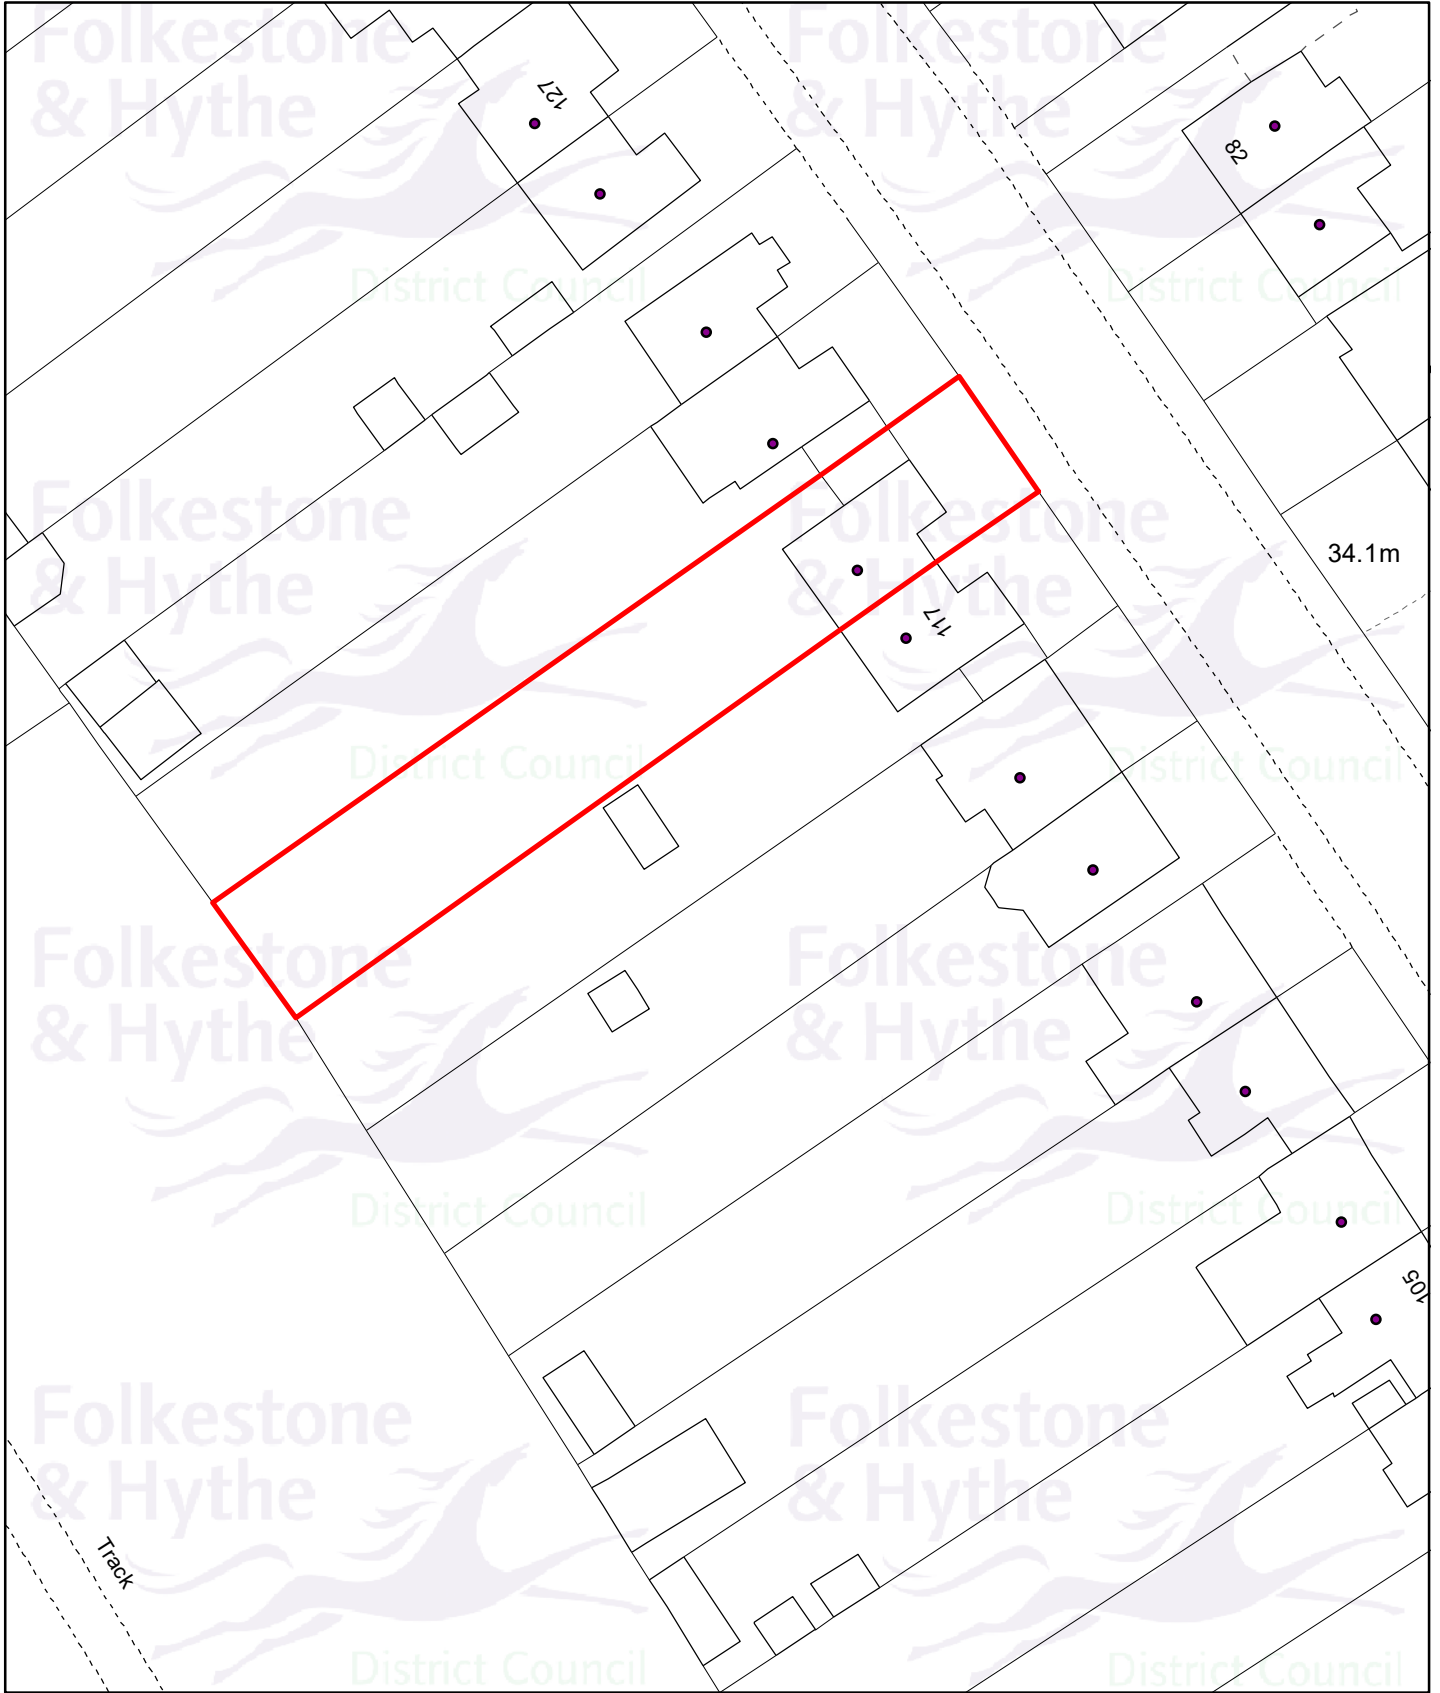

23/2005/FH - 119 Downs Road, Folkestone, CT19 5PT

Planning Application:
23/2005/FH
Drawn date:
06 Mar 2024
Drawn by:
Carrie Stacey
Drawing ref:
2237/COP/TG

Llywelyn Lloyd
Chief Planning Officer

Contains Ordnance Survey data
© Crown copyright and database right
Folkestone & Hythe District Council AC0000821403 - 2024

Drawn at 1:500 on A4